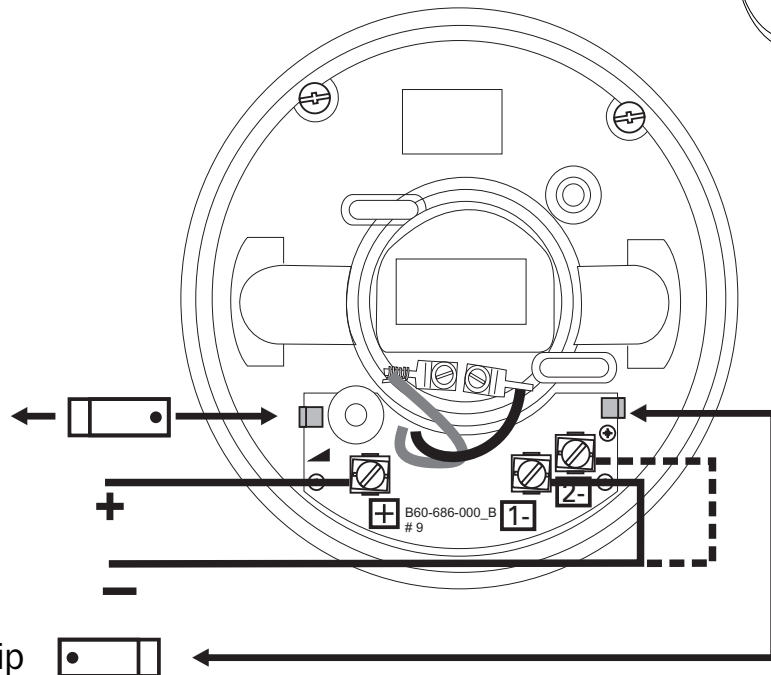

INSTALLATION INSTRUCTIONS FOR CEILING MOUNT SOUNDERS TYPE DBS1224B4W-D

Remove Clip ↓

CONNECTION TERMINALS			LINK	TONE	
+	1-	2-	⊗		
✓	✓		✓	—	1200-500Hz whoop evacuate
✓		✓	✓	—	800Hz continuous
✓	✓			—	500-1200Hz slow whoop
✓		✓		—	1200-500Hz whoop evacuate

Specification

Voltage Range
Output

12VDC (10V to 14V)
24VDC (19.5V to 28V)
max.85dB @ 1mtr (1200-500Hz whoop)
Sounder Output data, in accordance with EN54-3, is available on request, or via the website (details below).
Document Ref. D999.

Current

8mA @ 24VDC (800Hz continuous, High Volume)

Max wire size

2.5mm²

Temperature Range

-30 to +70°C

Meets the requirements of EN54-3, Type A
Min IP21C

For CPD data on all KAC devices please request D974