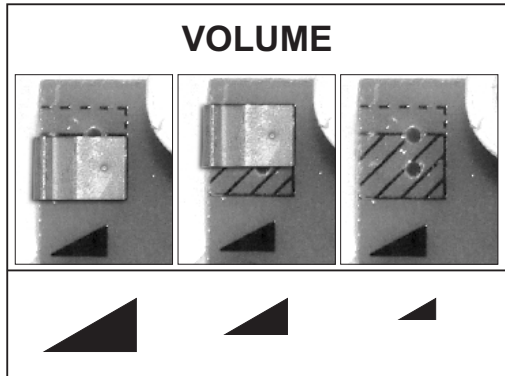

INSTALLATION INSTRUCTIONS FOR CEILING MOUNT SOUNDERS TYPE DBS1224B4W-D

Remove Clip ↓

CONNECTION TERMINALS			LINK	TONE	
+	1-	2-	⊗		
✓	✓		✓	—	1200-500Hz whoop evacuate
✓		✓	✓	—	800Hz continuous
✓	✓			—	500-1200Hz slow whoop
✓		✓		—	1200-500Hz whoop evacuate

Specification

Voltage Range
Output

12VDC (10V to 14V)
24VDC (19.5V to 28V)
max.85dB @ 1mtr (1200-500Hz whoop)
Sounder Output data, in accordance with EN54-3, is available on request, or via the website (details below).
Document Ref. D999.

Current

8mA @ 24VDC (800Hz continuous, High Volume)

Max wire size

2.5mm²

Temperature Range

-30 to +70°C

Meets the requirements of EN54-3, Type A
Min IP21C

For CPD data on all KAC devices please request D974