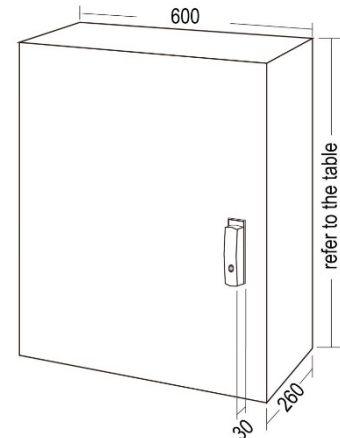

Designed for use in challenging environments, these equipment cabinets are suitable for industrial, mining, and general outdoor applications.

EC800X19-PWP+W (16U)

EC28U-PWP+W (28U)

Features:

- » Industrial strength robust construction
- » Window or windowless options available
- » IP65 rating (Windowless door); IPX5 rating (Windowed door)
- » Door fitted with positive double action locking swing handle
- » CL003 Key

Specifications:

- » Material (two types) Powder coated steel or Stainless Steel 316
- » Colour (two types) Off-White Ripple (Dulux Paint Code: 288 97072) or Brushed Stainless Steel
- » IP Rating
 - With Window IPX5
 - Without Window IP65
 - Independently tested for compliance with Standard AS 60529: Degrees of protection provided by enclosures. Laboratory test reports available on request.

Dimensions (mm)	16U	28U
Height (H)	800	1330
Width (W)	600	600
Depth (D)	260	260
Protrusion (P: swing handle)	30	30

Note: This datasheet specifies nominal physical dimensions. Actual dimensions may vary slightly.