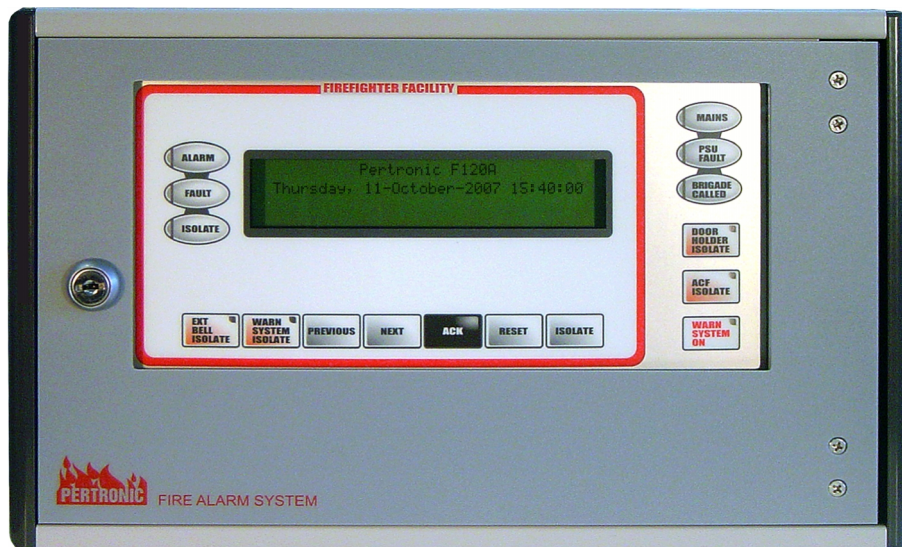

F120A AUS LCD Full Function Mimic

Product Overview:

The Pertronic F120A LCD Mimic allows remote display of messages from a F120A panel.

The Pertronic F120A LCD Mimic can perform all the keyboard-display functions of the F120A panel from a remote location.

Up to 8 addressable F120A LCD Mimics may be connected to a F120A panel and operate in 'Full Duplex' mode. Additional F100AMM Mini-Mimics may be added, up to a total of 29.

F120A LCD Mimic

Features:

- » Sleek, low-profile design
- » 4 line, 40 character, alpha-numeric LCD display
- » Backlit LCD display in 'Alarm' or 'Fault' Condition
- » Three LEDs to indicate 'Fire', 'Fault' and 'Isolate' status
- » Local buzzer with extension buzzer output
- » Low Power consumption
- » 'Warning System Isolate' switch: cancels the warning system circuits
- » 'External Bell Isolate' switch: cancels the external bell circuit
- » 'Warning System On' switch: operates the warning system circuits
- » 'Previous' switch: used to navigate forwards through alarm queues and logs
- » 'Next' switch: used to navigate backwards through alarm queues and logs
- » 'ACK' switch: acknowledge individual alarms
- » 'Reset' switch: resets the panel and detectors after alarm activation
- » 'Isolate' switch: used to isolate loop devices
- » Full Menu controls with Door Holder Isolate, ACF Isolate, Walk Test and Lamp Test dedicated switches, with individual LED indication
- » Cursor control keypad for menu or event navigation