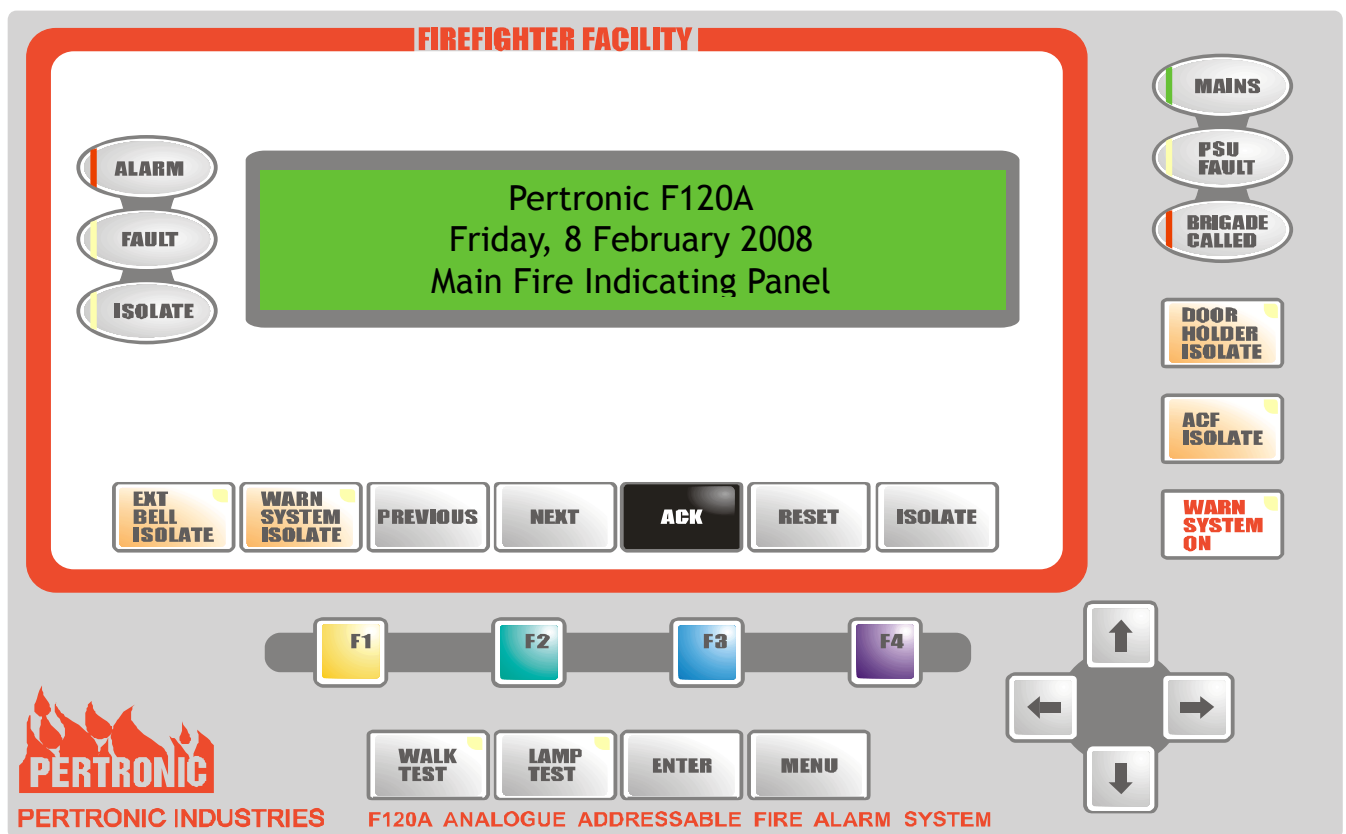

Up to 8 addressable F120A LCD Mimics may be connected to a F120A panel and operate in 'Full Duplex' mode. Additional F100AMM Mini-Mimics may be added, up to a total of 29.

**F120A LCD Mimic**

## Features:

---

- » Sleek, low-profile design
- » 4 line, 40 character, alpha-numeric LCD display
- » Backlit LCD display in 'Alarm' or 'Fault' Condition
- » Three LEDs to indicate 'Fire', 'Fault' and 'Isolate' status
- » Local buzzer with extension buzzer output
- » Low Power consumption
- » 'Warning System Isolate' switch: cancels the warning system circuits
- » 'External Bell Isolate' switch: cancels the external bell circuit
- » 'Warning System On' switch: operates the warning system circuits
- » 'Previous' switch: used to navigate forwards through alarm queues and logs
- » 'Next' switch: used to navigate backwards through alarm queues and logs
- » 'ACK' switch: acknowledge individual alarms
- » 'Reset' switch: resets the panel and detectors after alarm activation
- » 'Isolate' switch: used to isolate loop devices
- » Full Menu controls with Door Holder Isolate, ACF Isolate, Walk Test and Lamp Test dedicated switches, with individual LED indication
- » Cursor control keypad for menu or event navigation

## Specifications:

» Dimensions	232 x 375 x 50	W x H x D mm
» Cable Termination	0.5 to 2.5 mm <sup>2</sup> plug-in	
» Operating Temperature Range	-10 °C to 55 °C	
» Relative Humidity	0 to 95 % RH, Non-Condensing	
» Ingress Protection Rating	IP20	
» Voltage Range	15 to 30 Vdc	
» Standby Current @ 24 VDC	8 mA	nominal
» Alarm Current @ 24 VDC	43 mA	
» Communications	RS485 Serial Bus	
» Cabinet Material	Mild Steel	
» Chassis Colour	Powder coat 'Apo Grey' (Croda 6506, Ameron PE549/6506)	
» End Stop Colour	Powder coat 'Grey Friars' (Croda 6499, Ameron AP746/6637)	