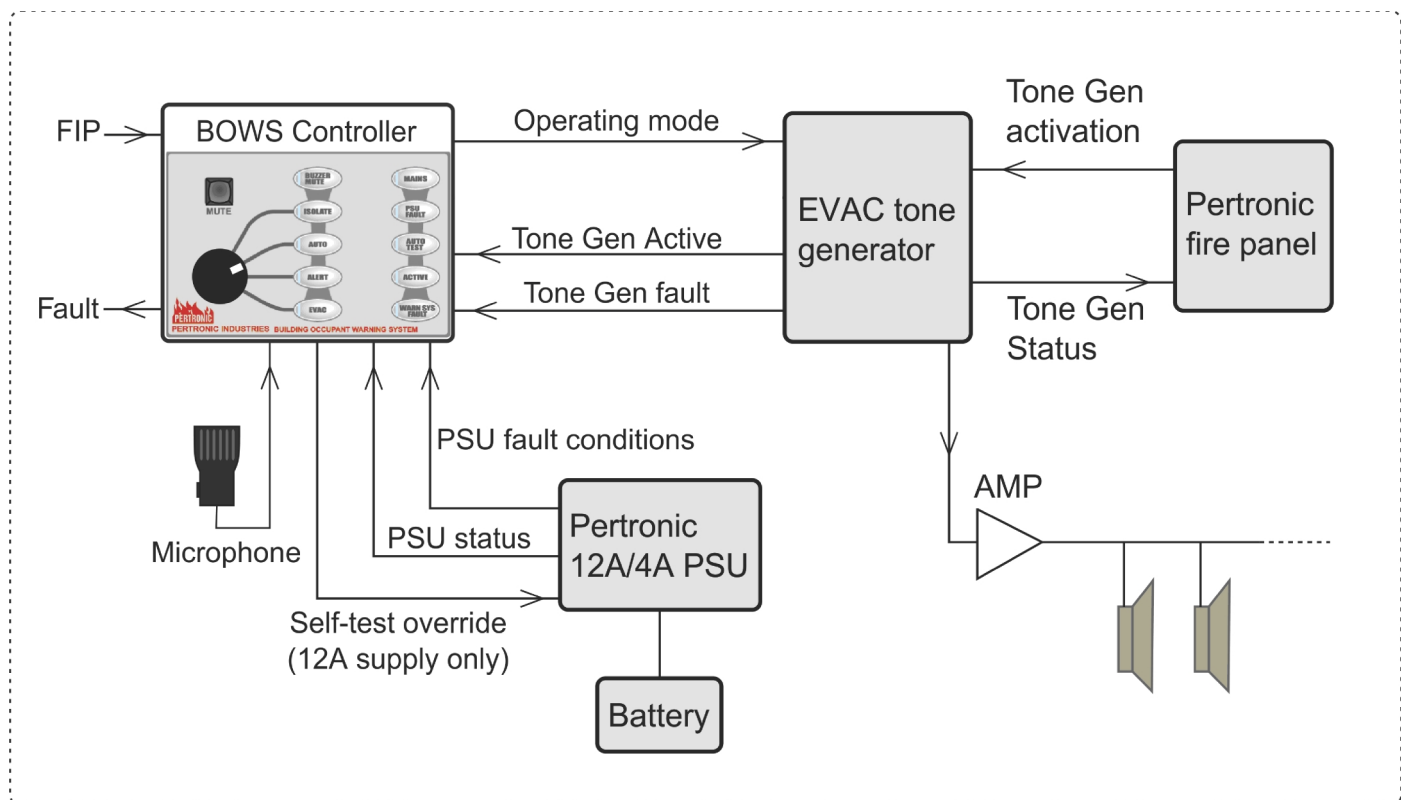

Specifications:

» Dimensions	10U cabinet	550 x 530 x 185	W x H x D mm
	16U cabinet	550 x 800 x 185	W x H x D mm
» Internal Battery Space	10U cabinet	485 x 160 x 135	W x H x D mm
	16U cabinet	540 x 175 x 175	W x H x D mm
» Operating Temperature Range		-10 °C to 50 °C	
» Relative Humidity		10 to 93 % RH, non-condensing	
» Activation Method		RS485 and/or FIP	
» Power Supply Input		220-250 VAC, 50 Hz	
» Current @ 24VDC		350 mA Quiescent	Configuration Dependent
» Battery Requirements (24Hr Standby)		17 Ah (50W); 24 Ah (120W)	
» Tones and Messages		44 selectable tones and voice messages. Stage selectable	
» Audio Output Power		50W, 120W or 240W Amplifier dependant	
» Cable Termination		0.5 mm² to 2.5 mm²	
» Material		1.2 mm Mild Steel, Powder-Coated Beige	
» Shipping Weight		20 kg	

BOWS System:

Ordering Information:

Product Code	Description
BOWS50W-10U	BOWS Controller, 50W EVAC, 4A PSU in 10U Rack Cabinet
BOWS120W-10U	BOWS Controller, 120W EVAC, Tone Gen, 4A PSU in 10U Rack Cabinet
BOWS250W-16U	BOWS Controller, 250W EVAC, Tone Gen, 4A PSU in 16U Rack Cabinet