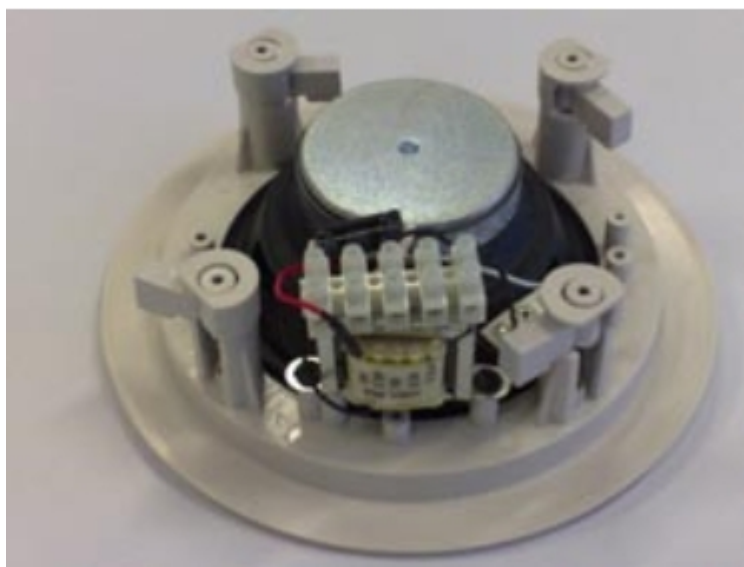

Specifications:

» Dimensions	273 x 106 mm	Diameter x Height
» Ceiling Cutout Diameter	238 mm	
» Maximum Power	22 W	
» Rated Power	15 W	
» Power Taps	15 W, 10 W, 5 W, 2.5 W, 1.25 W	
» Frequency range	50 Hz – 17 kHz	
» Axial sensitivity, 1 W/1 m/1 kHz	93 dB SPL	
» Axial SPL at rated power	105 dB SPL @ 1 m/1 kHz	
» Opening angle (-6 dB)	165° at 1 kHz	
» Colour	Unobtrusive White	

Rear view, 200 mm 15 Watt Ceiling Speaker

Ordering Information:

Product Code	Description
BCS-CS8BW	Bosch BCS-CS8BW 200mm 15W Ceiling Speaker