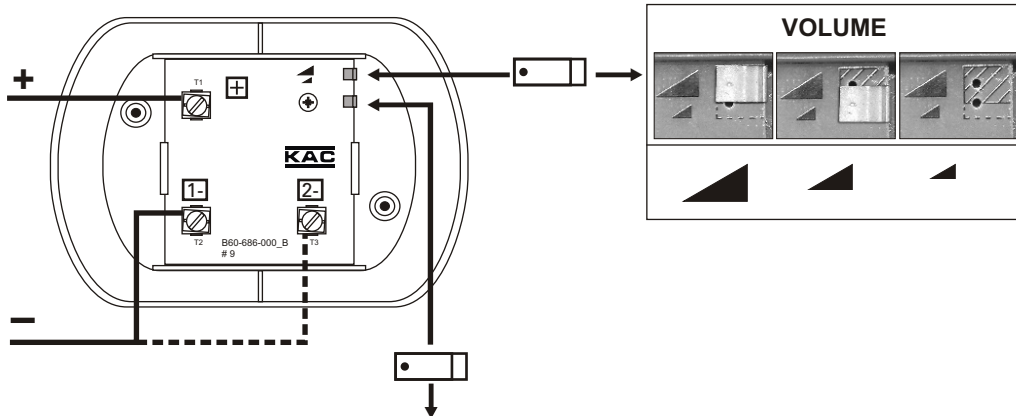

INSTALLATION INSTRUCTIONS FOR WALL MOUNT SOUNDERS TYPE SOU-XXX-4

SOU-XXX-4

'XXX' represents the code for the mounting box supplied.

- LPR low profile Red
- SR Standard profile Red
- SSR Standard profile Red + sealing kit

- LPW low profile White
- SW Standard profile White
- SSW Standard profile White + sealing kit

CONNECTION TERMINALS			LINK	TONE	
+	1-	2-	⊛		
✓	✓		✓	—	800Hz continuous
✓		✓	✓	⎓	800Hz/1000Hz alternating
✓	✓			—	500Hz/1200Hz slow whoop
✓		✓		⎓	800Hz DIN tone

Specification

- Voltage Range: 12VDC (10V to 14V)
24VDC (21V to 27V)
- Output: max.103dB(A) @ 1mtr
Sounder Output data, in accordance with EN54-3, is available on request, or via the website (details below).
Document ref: D 531.
- Current: 12mA @ 24VDC (800Hz continuous, High Volume)
- Max wire size: 2.5mm²
- Temperature Range: -30 to +70° C (subject to confirmation)
- IP Rating: Meets the requirements of EN54-3, Type A IP21C

CONNECTION TERMINALS			LINK	TONE	
+	1-	2-	⊛		
✓	✓		✓	—	800Hz continuous
✓		✓	✓	⎓	800Hz/1000Hz alternating
✓	✓			—	500Hz/1200Hz slow whoop
✓		✓		⎓	800Hz DIN tone

Specification

- Voltage Range: 12VDC (10V to 14V)
24VDC (21V to 27V)
- Output: max.103dB(A) @ 1mtr
Sounder Output data, in accordance with EN54-3, is available on request, or via the website (details below).
Document ref: D 531.
- Current: 12mA @ 24VDC (800Hz continuous, High Volume)
- Max wire size: 2.5mm²
- Temperature Range: -30 to +70° C (subject to confirmation)
- IP Rating: Meets the requirements of EN54-3, Type A IP21C