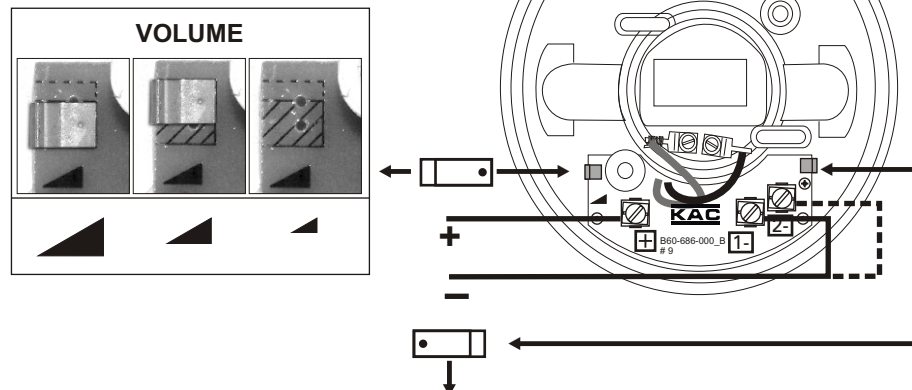

DBS-X-4

'X' represents the colour of the Lid if supplied.

- R Red
- W White

CONNECTION TERMINALS			LINK	TONE	
+	1-	2-	⊗		
✓	✓		✓	—	800Hz continuous
✓		✓	✓	⎓	800Hz/1000Hz alternating
✓	✓			—	500Hz/1200Hz slow whoop
✓		✓		⎓	800Hz DIN tone