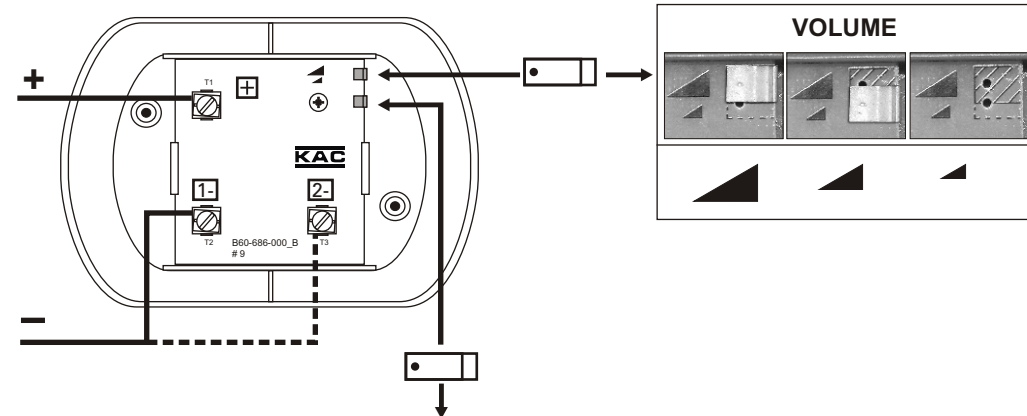

Specification

- Voltage Range: 12VDC (10V to 14V)
24VDC (21V to 27V)
- Output: max.103dB(A) @ 1mtr
Sounder Output data, in accordance with EN54-3, is available on request, or via the website (details below).
Document ref: D 531.
- Current: 12mA @ 24VDC (800Hz continuous, High Volume)
- Max wire size: 2.5mm²
- Temperature Range: -30 to +70° C (subject to confirmation)
- IP Rating: Meets the requirements of EN54-3, Type A IP21C

SOU-XXX-4

'XXX' represents the code for the mounting box supplied.

- LPR low profile Red
- SR Standard profile Red
- SSR Standard profile Red + sealing kit

- LPW low profile White
- SW Standard profile White
- SSW Standard profile White + sealing kit

CONNECTION TERMINALS			LINK	TONE	
+	1-	2-	⊛		
✓	✓		✓	—	800Hz continuous
✓		✓	✓	⎓	800Hz/1000Hz alternating
✓	✓			—	500Hz/1200Hz slow whoop
✓		✓		⎓	800Hz DIN tone

Specification

- Voltage Range: 12VDC (10V to 14V)
24VDC (21V to 27V)
- Output: max.103dB(A) @ 1mtr
Sounder Output data, in accordance with EN54-3, is available on request, or via the website (details below).
Document ref: D 531.
- Current: 12mA @ 24VDC (800Hz continuous, High Volume)
- Max wire size: 2.5mm²
- Temperature Range: -30 to +70° C (subject to confirmation)
- IP Rating: Meets the requirements of EN54-3, Type A IP21C