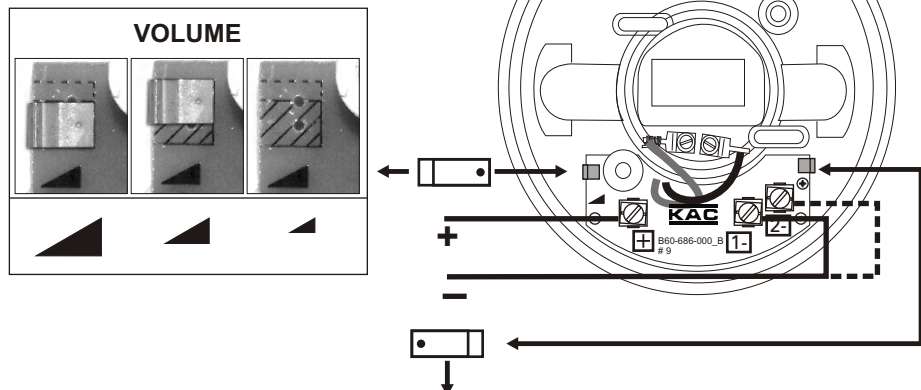

INSTALLATION INSTRUCTIONS FOR WALL MOUNT SOUNDERS TYPE DBS-X-4

DBS-X-4

'X' represents the colour of the Lid if supplied.

- R Red
- W White

CONNECTION TERMINALS			LINK	TONE	
+	1-	2-	⊗		
✓	✓		✓	—	800Hz continuous
✓		✓	✓	⎓	800Hz/1000Hz alternating
✓	✓			—	500Hz/1200Hz slow whoop
✓		✓		⎓	800Hz DIN tone

Specification

Voltage Range 12VDC (10V to 14V)
24VDC (21V to 27V)

Output max.93dB(A) @ 1mtr
Sounder Output data, in accordance with EN54-3, is available on request, or via the website (details below).
Document ref: D 531.

Current 12mA @ 24VDC (800Hz continuous, High Volume)

Max wire size 2.5mm²

Temperature Range -30 to +70° C (subject to confirmation)
Meets the requirements of EN54-3, Type A IP21C